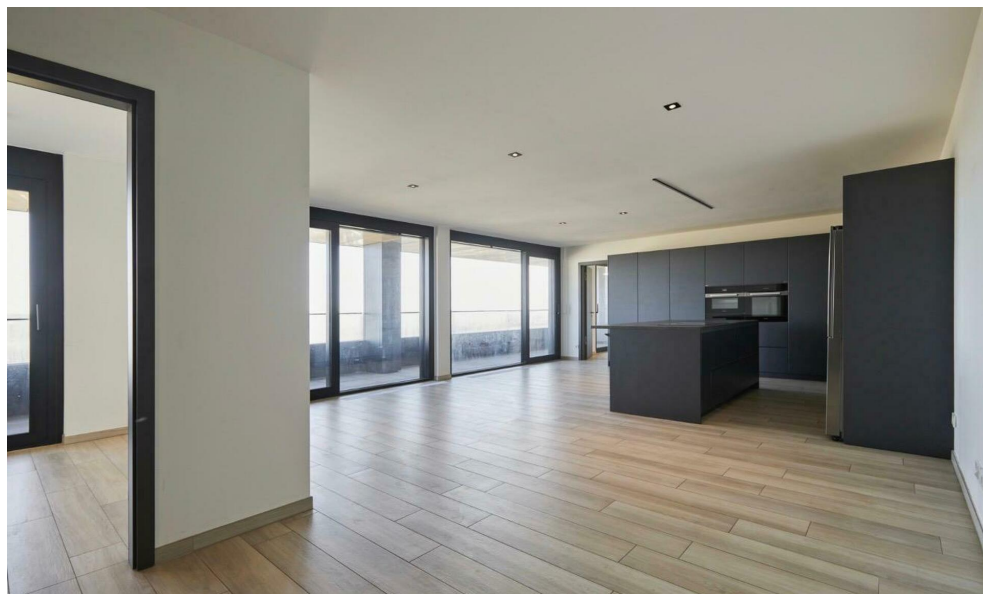

Apartment
98m² 2 Bedroom(s)
Luxembourg-Gasperich

3 700€
Monthly charges : 600€

DESCRIPTION

Roommates are welcome. Certain pets may also be allowed, subject to the landlord's approval. House Dream is pleased to present this elegant 97.58 m² apartment for rent, featuring a large 27.8 m² balcony that runs the entire length of the apartment. Located on the 11th floor of the prestigious "Tours Zenith" residence in Gasperich/Cloche d'Or, it offers breathtaking views of Luxembourg City and the Kirchberg. You'll enjoy excellent transportation links, not only to Luxembourg City and Kirchberg but also a direct tram line to the airport. Residents of "Tours Zenith" also have exclusive access to a private gym, a swimming pool, and a wellness area. Don't miss this unique opportunity to rent a remarkable property in one of Luxembourg's most sought-after neighborhoods. The property is laid out as follows: Entrance hall Fully equipped kitchen opening onto a dining room and living room leading to a large balcony 2 bedrooms Bathroom with shower, toilet, and sink, and another Bathroom with shower, toilet...

CHARACTERISTICS

Number of pieces : -
Nb. chamber (s) : 2
Area : 98m²
Nb. of bathrooms : -
Equipped kitchen : Oui

ENERGY PASS

Energy class

Thermal insulation class

✓ House dream

📍 14/16 rue Michel Rodange L-2430