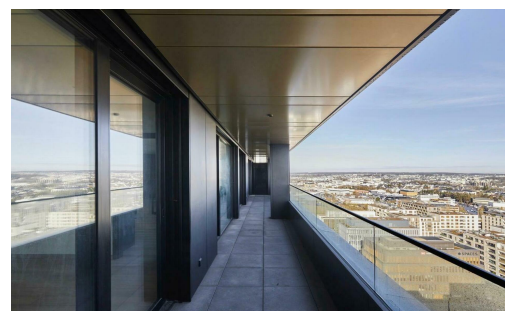

Apartment
98m² 2 Bedroom(s)
Luxembourg-Gasperich

3 700€
Monthly charges : 600€

DESCRIPTION

Roommates are welcome. Certain pets may also be allowed, subject to the landlord's approval. House Dream is pleased to present this elegant 97.58 m² apartment for rent, featuring a large 27.8 m² balcony that runs the entire length of the apartment. Located on the 11th floor of the prestigious "Tours Zenith" residence in Gasperich/Cloche d'Or, it offers breathtaking views of Luxembourg City and the Kirchberg. You'll enjoy excellent transportation links, not only to Luxembourg City and Kirchberg but also a direct tram line to the airport. Residents of "Tours Zenith" also have exclusive access to a private gym, a swimming pool, and a wellness area. Don't miss this unique opportunity to rent a remarkable property in one of Luxembourg's most sought-after neighborhoods. The property is laid out as follows: Entrance hall Fully equipped kitchen opening onto a dining room and living room leading to a large balcony 2 bedrooms Bathroom with shower, toilet, and sink, and another Bathroom with shower, toilet...